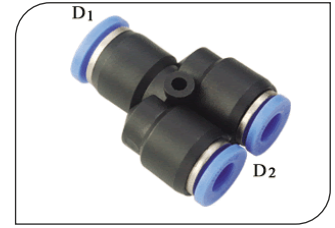

## PU TUBE & ONE TOUCH PUSH IN FITTINGS

PU Tube - Blue

PU Tube  
Transparent

PU Tube - Spiral

Straight Union

Different Dia.  
Straight Union

Union Elbow

Union Elbow  
Reducer

Union Tee

Union Tee  
Reducer

Union 'Y'

Union 'Y' Reducer

Bulk Head Union

Bulk Head Female  
Connector

Male Connector

Female Connector

# FLEXAFLEX HOSES INTERNATIONAL

**Female Elbow**

**Male Branch Tee**

**Female Branch Tee**

**Male Run Tee**

**Female Run Tee**

**Male Branch 'Y'**

**Male Connector  
( Internal Hexagon  
Socket )**

**Single Swivel  
(Internal Hexagon  
Socket)**

**Single Swivel  
(Slotted Head)**

**Single Swivel  
(Hexagon Head)**

**Double Swivel**

**Triple Swivel**

**Multi Distributor  
Union**

**Multi Distributor  
Male**